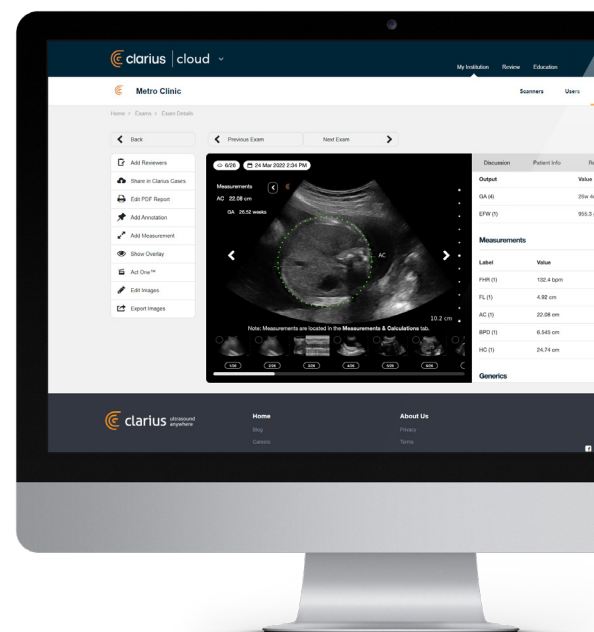

Advanced App Features

Pulsed Wave Doppler

Assess blood flow to improve diagnostic accuracy.

Voice Controls

Freeze, adjust gain/depth, capture images and videos, and more.

Exam Sharing

Share exams seamlessly for collaboration and analysis.

Clarius Live Telemedicine

Share real-time imaging with colleagues with just one-click.

Procedure Recording

Record full-length procedures for documentation purposes.

Split Screen

Compare both long and short axis, or left and right anatomy.

Image Storage

Clarius Cloud

Organize unlimited exams, make annotations, generate PDF reports, share exams, and securely access them anywhere.

Local Storage

Local Storage empowers you to effortlessly save de-identified images from the App to your mobile device photo library.

DICOM Intergration

Send exams seamlessly to PACS and query Modality Worklist for accurate, efficient healthcare delivery.