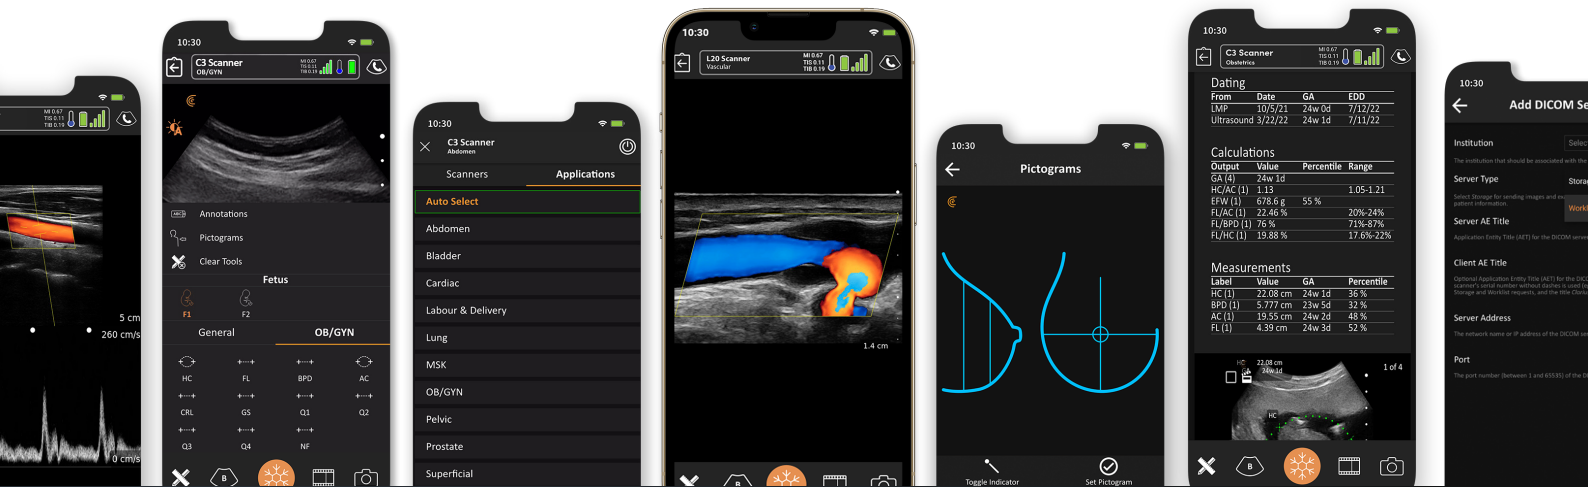

## Split Screen

Compare both long and short axis, or left and right anatomy.

## DICOM Intergration

Send exams seamlessly to PACS and query Modality Worklist for accurate, efficient healthcare delivery.

# Advanced Software Packages

Refine and personalize your experience with Advanced Software Packages powered by artificial intelligence and purpose-designed for your specialty. From dedicated presets to comprehensive measurements, these packages fine tune imaging and streamline workflows.

-  **Aesthetics Package**
-  **MSK Package**
-  **Primary / CC Package**
-  **Breast Package**
-  **Obstetrics Package**
-  **Vascular Package**