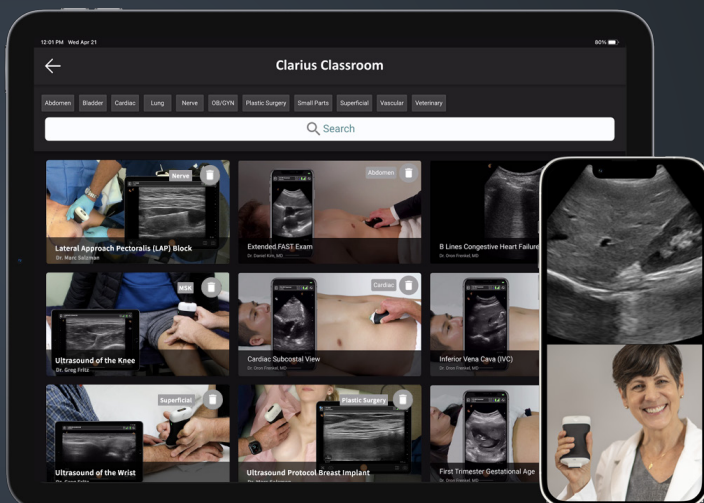

## DICOM Intergration

Send exams seamlessly to PACS and query Modality Worklist for accurate, efficient healthcare delivery.

# Advanced Software Packages

Refine and personalize your experience with Advanced Software Packages powered by artificial intelligence and purpose-designed for your specialty. From dedicated presets to comprehensive measurements, these packages fine tune imaging and streamline workflows.

-  **Aesthetics Package**
-  **MSK Package**
-  **Primary / CC Package**
-  **Breast Package**
-  **Obstetrics Package**
-  **Vascular Package**

## Education

As a member, you'll enjoy both in-app video tutorials plus online live training sessions with Clarius Clinicians who will answer your questions and help you get the most out of your Clarius HD3 scanner for your specialty.