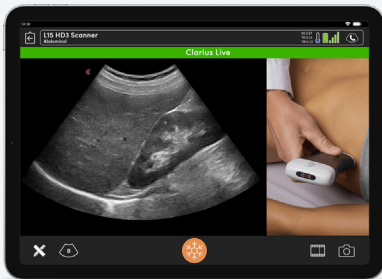

## Pulsed Wave Doppler

Assess blood flow to improve diagnostic accuracy.

## Voice Controls

Freeze, adjust gain/depth, capture images and videos, and more.

## Exam Sharing

Share exams seamlessly for collaboration and analysis.

## Clarius Live Telemedicine

Share real-time imaging with colleagues with just one-click.