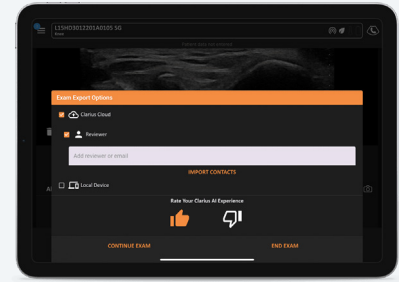

# Membership

Get the new Clarius Membership advantage to fast track your journey to mastering ultrasound.

# Advanced App Features

## Pulsed Wave Doppler

Assess blood flow to improve diagnostic accuracy.

## Voice Controls

Freeze, adjust gain/depth, capture images and videos, and more.